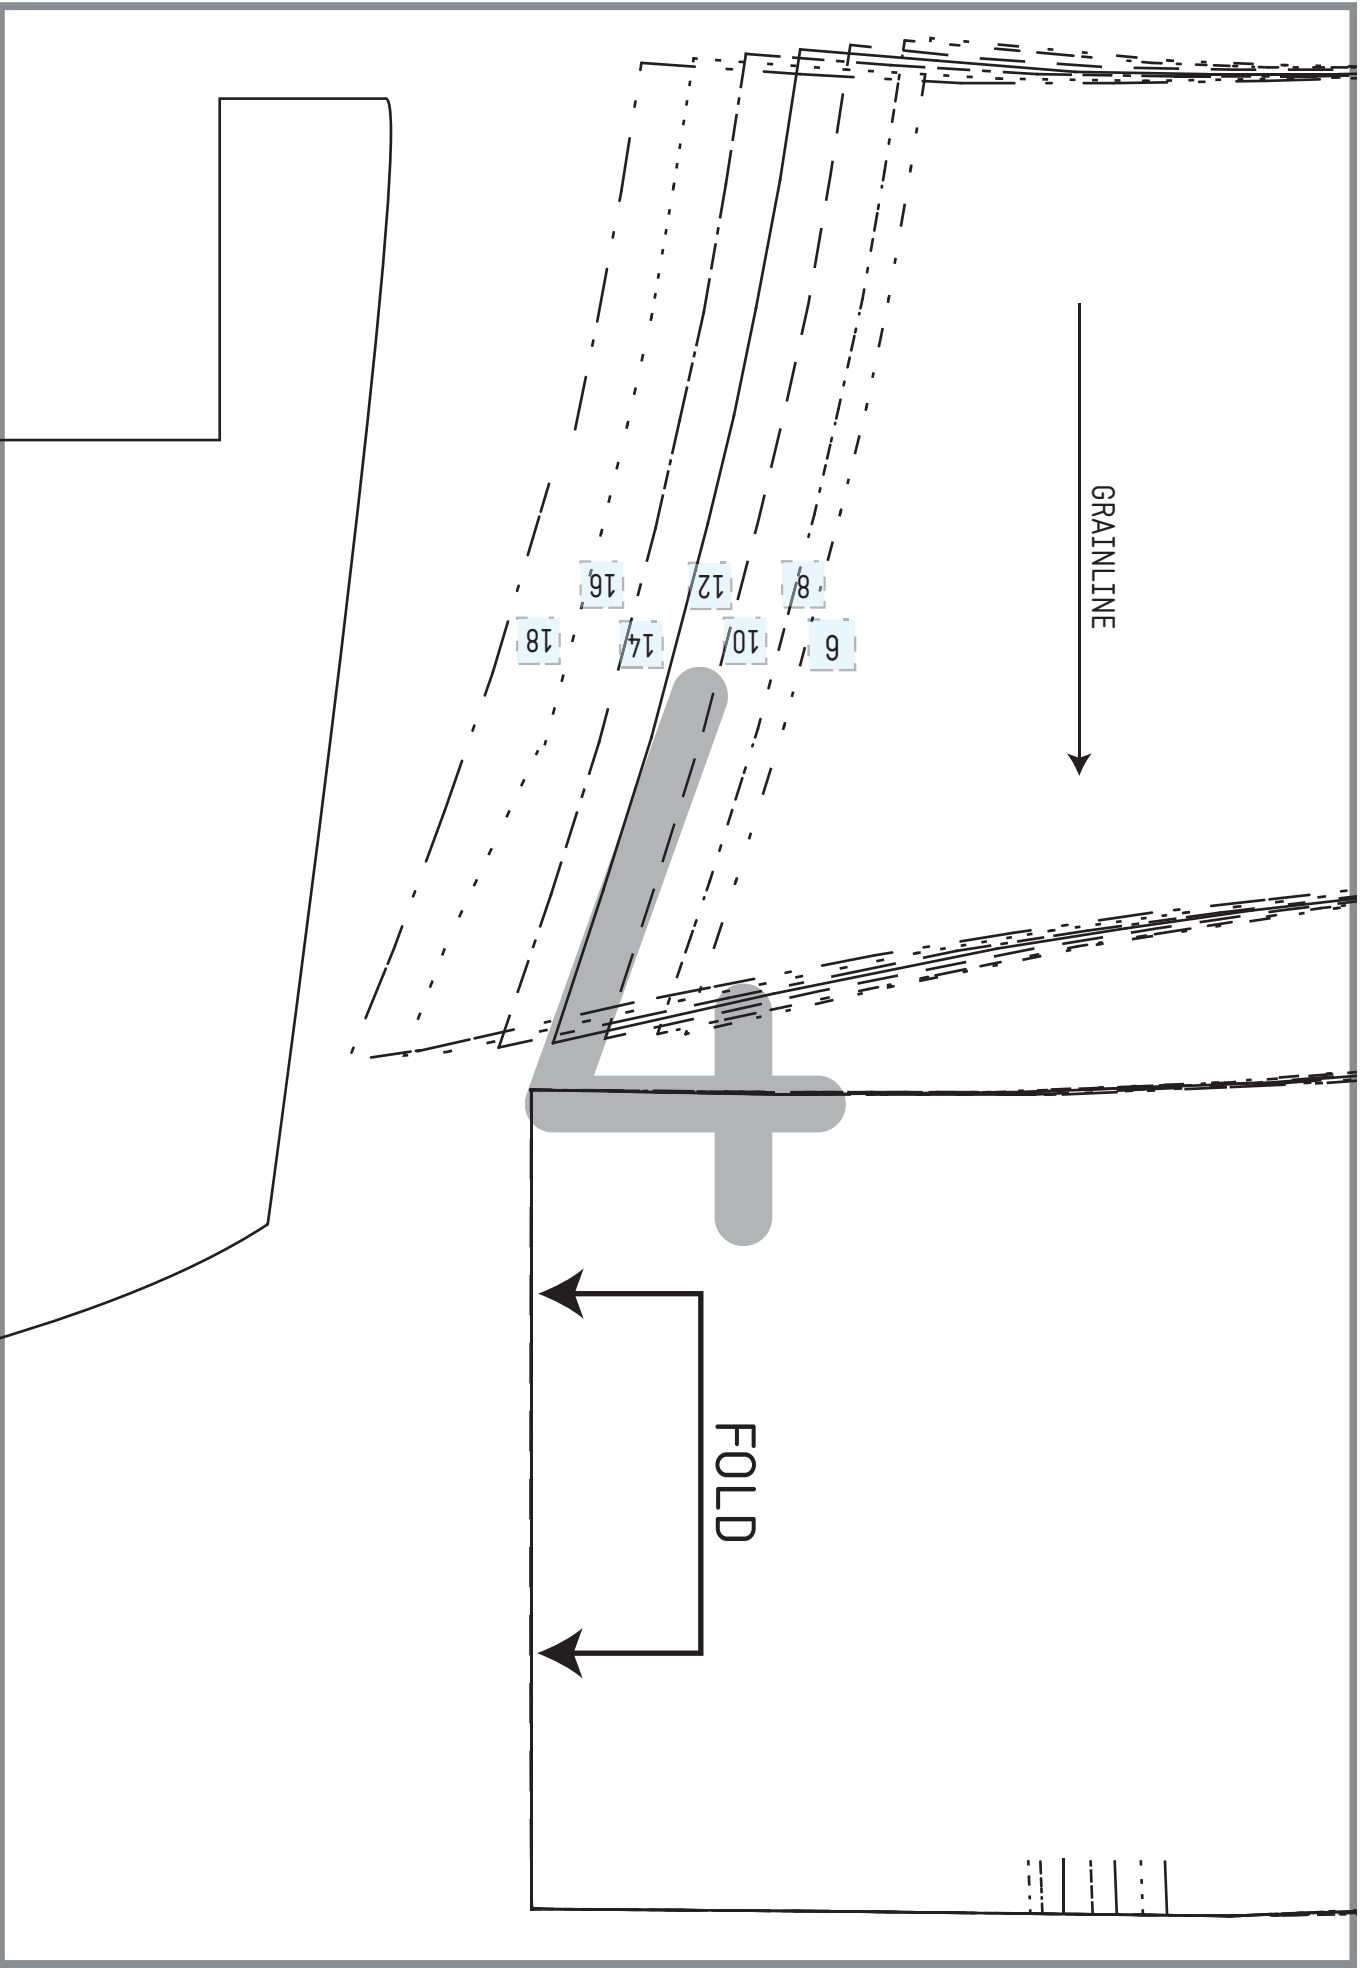

INBHIR NIS
WELT POCKET
AND
CONVERTIBLE COLLAR
HACK PACK

- 1 - WELT POCKET ENVELOPE
- 2 - POCKET WELT
- 3 - POCKET BAG 1
- 4 - POCKET BAG 2
- 5 - POCKET FLAP

- 6 - UNDER COLLAR
- 7 - UPPER COLLAR

- OR -

- SEE INSTRUCTIONS
- CUT 1 PAIR ON MAIN
- CUT 1 PAIR ON MAIN/LINING
- CUT 1 PAIR ON MAIN/LINING
- CUT 2 PAIR ON MAIN
- CUT 1 PAIR MAIN, 1 PAIR LINING
- CUT 1 ON FOLD MAIN
- CUT 1 ON FOLD MAIN

3cm x 3cm
Scale sq.

GRAINLINE

4

POCKET BAG 2
CUT 1 PAIR

GRAINLINE

3

POCKET BAG 1
CUT 1 PAIR

UNDER COLLAR
CUT 1 ON FOLD

9

FOLD

7

UPPER COLLAR
CUT 1 ON FOLD

GRAINLINE

6 10 14 18
8 12 16