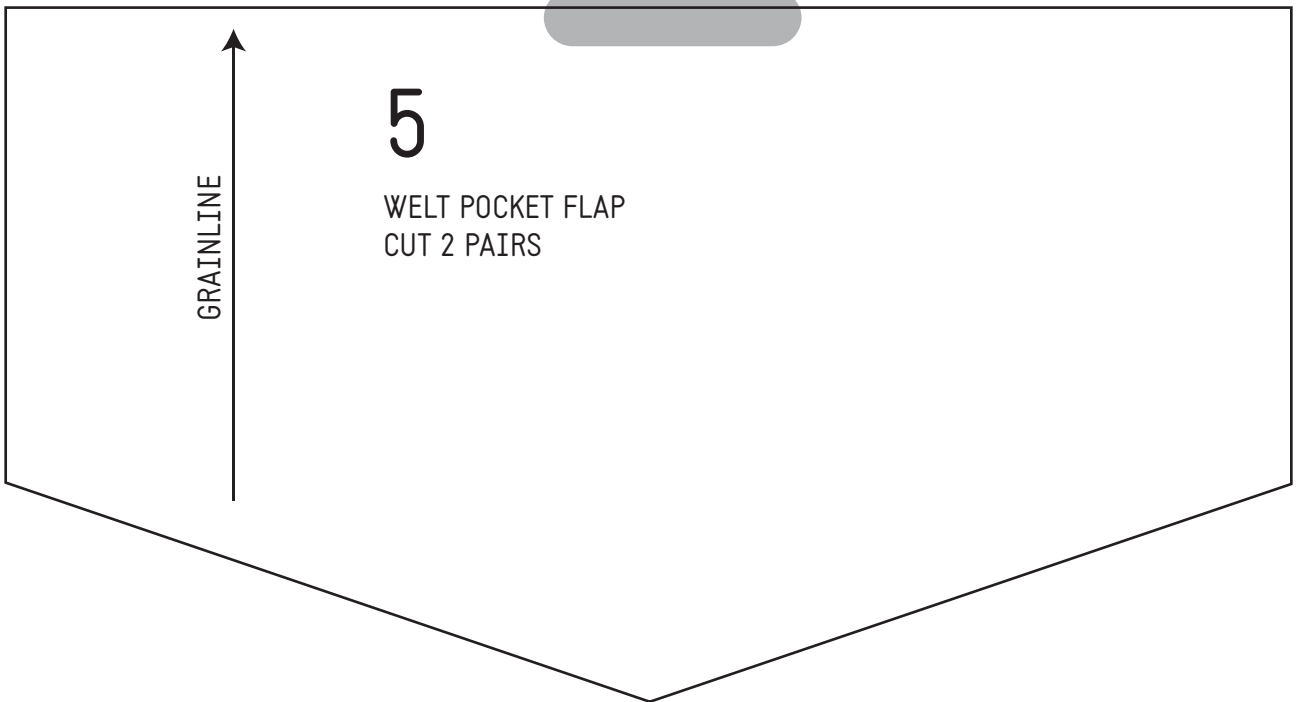

INBHIR NIS
WELT POCKET
AND
CONVERTIBLE COLLAR
HACK PACK

- 1 - WELT POCKET ENVELOPE
- 2 - POCKET WELT
- 3 - POCKET BAG 1
- 4 - POCKET BAG 2
- 5 - POCKET FLAP

- 6 - UNDER COLLAR
- 7 - UPPER COLLAR

- OR -

- SEE INSTRUCTIONS
- CUT 1 PAIR ON MAIN
- CUT 1 PAIR ON MAIN/LINING
- CUT 1 PAIR ON MAIN/LINING
- CUT 2 PAIR ON MAIN
- CUT 1 PAIR MAIN, 1 PAIR LINING
- CUT 1 ON FOLD MAIN
- CUT 1 ON FOLD MAIN

3cm x 3cm
Scale sq.

GRAINLINE

4

POCKET BAG 2
CUT 1 PAIR

GRAINLINE

3

POCKET BAG 1
CUT 1 PAIR

UNDER COLLAR
CUT 1 ON FOLD