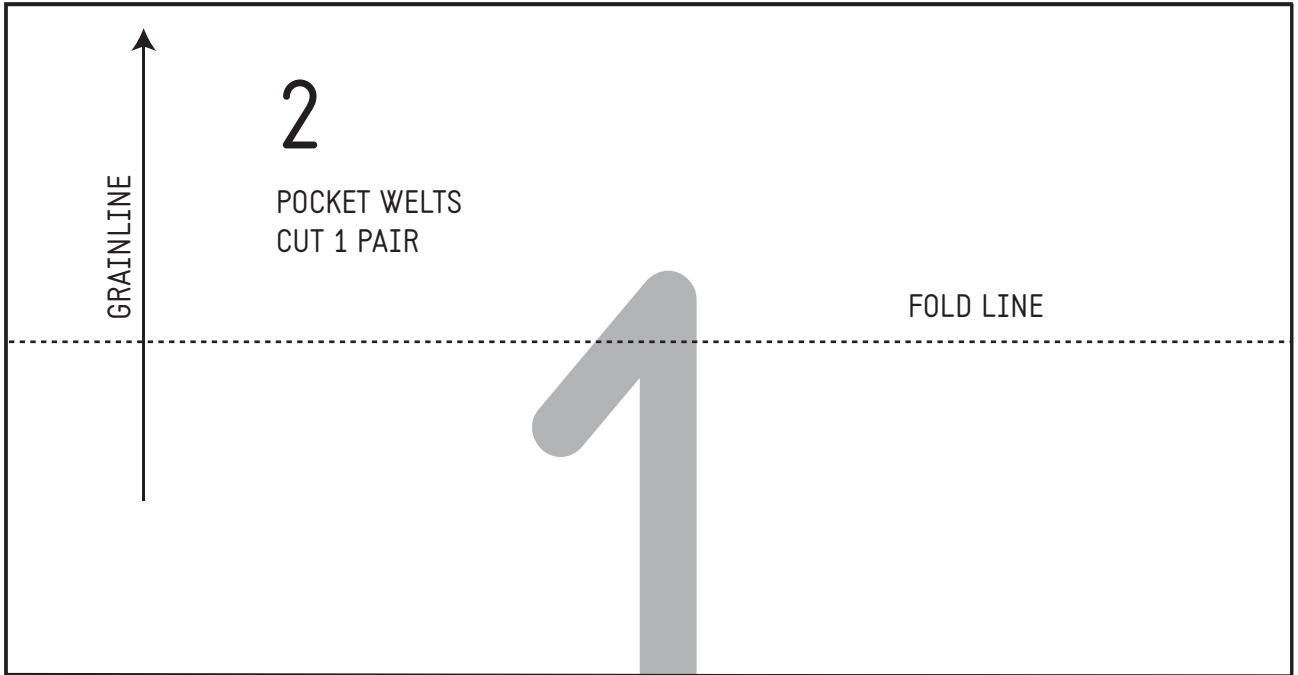

INBHIR NIS
WELT POCKET
AND
CONVERTIBLE COLLAR
HACK PACK

- 1 - WELT POCKET ENVELOPE
- 2 - POCKET WELT
- 3 - POCKET BAG 1
- 4 - POCKET BAG 2
- 5 - POCKET FLAP

- 6 - UNDER COLLAR
- 7 - UPPER COLLAR

- OR -

- SEE INSTRUCTIONS
- CUT 1 PAIR ON MAIN
- CUT 1 PAIR ON MAIN/LINING
- CUT 1 PAIR ON MAIN/LINING
- CUT 2 PAIR ON MAIN
- CUT 1 PAIR MAIN, 1 PAIR LINING
- CUT 1 ON FOLD MAIN
- CUT 1 ON FOLD MAIN

3cm x 3cm
Scale sq.

GRAINLINE

4

POCKET BAG 2
CUT 1 PAIR

GRAINLINE

3

POCKET BAG 1
CUT 1 PAIR

UNDER COLLAR
CUT 1 ON FOLD